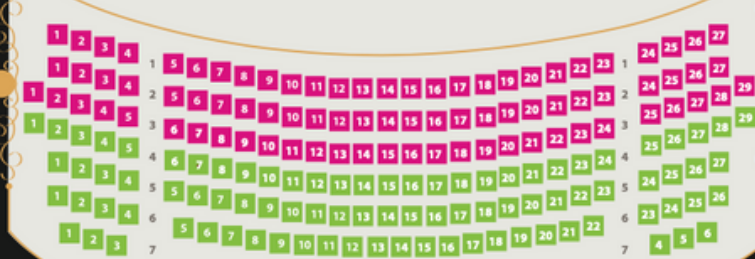

# ORCHESTRA

LEFT

RIGHT

LEFT BOX  
BALCONY

RIGHT BOX  
BALCONY

LEFT BOX

RIGHT BOX

LEFT

RIGHT

MAIN BALCONY

## SEAT CATEGORIES

- Gold 1890 Kč
- VIP 1500 Kč
- A 1300 Kč
- B 1100 Kč
- C 900 Kč
- Basic 700 Kč

THE MUNICIPAL HOUSE  
Smetana Hall