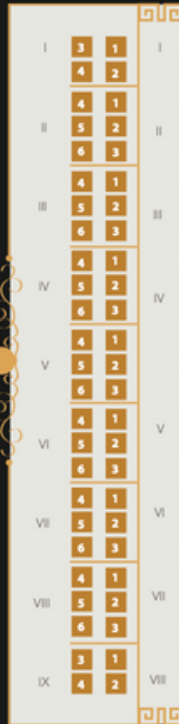

# ORCHESTRA

LEFT

RIGHT

LEFT BOX  
BALCONY

RIGHT BOX  
BALCONY

LEFT BOX

RIGHT BOX

LEFT

RIGHT

MAIN BALCONY

## SEAT CATEGORIES

- Gold 1890 Kč
- VIP 1500 Kč
- A 1300 Kč
- B 1100 Kč
- C 900 Kč
- Basic 700 Kč

THE MUNICIPAL HOUSE  
Smetana Hall