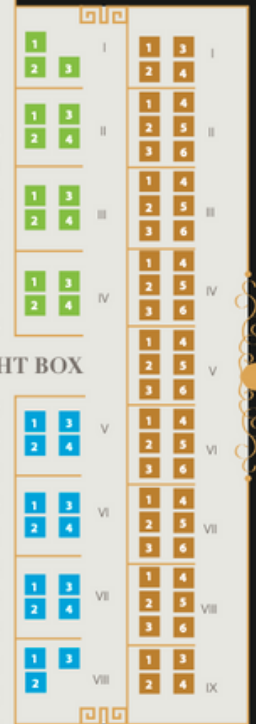

# ORCHESTRA

LEFT

RIGHT

LEFT BOX  
BALCONY

RIGHT BOX  
BALCONY

LEFT BOX

RIGHT BOX

LEFT

RIGHT

MAIN BALCONY

## SEAT CATEGORIES

- Gold 1890 Kč
- VIP 1500 Kč
- A 1300 Kč
- B 1100 Kč
- C 900 Kč
- Basic 700 Kč

THE MUNICIPAL HOUSE  
Smetana Hall